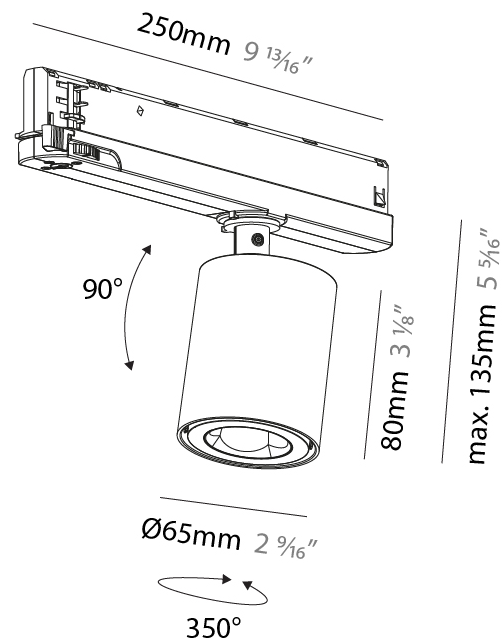

1. To build a product code in our configurator select the specify button on the base model # product page
2. To build a manual product code on this datasheet choose from the options listed below in blue font and add the suffix to the base model #

GENERAL

Series: Oiko Pro In
Brand: Prolicht
Division: Architectural
Mounting Type: Track
Mounting Location: Ceiling
Subcategory: Spots

PHYSICAL

Shape: Cylinder
Diameter (mm): 65
Diameter (in): 2 ⁹/₁₆
Length (mm): 250
Length (in): 9 ¹³/₁₆
Height (mm): 80
Height (in): 3 ¹/₈
Max. Overall Height (mm): 135
Max. Overall Height (in): 5 ⁵/₁₆
Light Distribution: Adjustable / Direct
Fixture Finish: SSR / BKV / CWI / CRY / HAB / UFT / ITA / RUA / FTG / MYG / LOD / PUS / FRO / FUP / KIA / POP / BLS / SPG / MEY / GOH / GUM / CHC / COM / ABZ / JAG / OBR / MOS / ROR
Holder Finish: WHI / BLK
Fixture Material: Aluminum

ELECTRICAL

Lamp Type: LED
Input Wattage (W): 19
Total Output Wattage (W): 17.3
Dimming: Non-Dimmable / 0-10V Dimming
Driver Included: Yes
Driver Location: Integrated
Driver Type: Constant Current - 120Vac
Driver Class: Class 2
Input Voltage (V): 120

LED

Number of LEDs: 1
Color Temperature (°K): 2700 / 3000 / 3500 / 4000
Max. Delivered Lumen (lm): 1699 / 1829 / 1893 / 1932
Nominal Lumen (lm): 1905 / 2050 / 2123 / 2166
CRI: >90 CRI
Lamp Life (hrs): 50000

OPTICAL

Reflector°: 60

RATINGS AND CERTIFICATIONS

Certified By: CSA Certified to UL and CSA Standards
IP rating: IP20