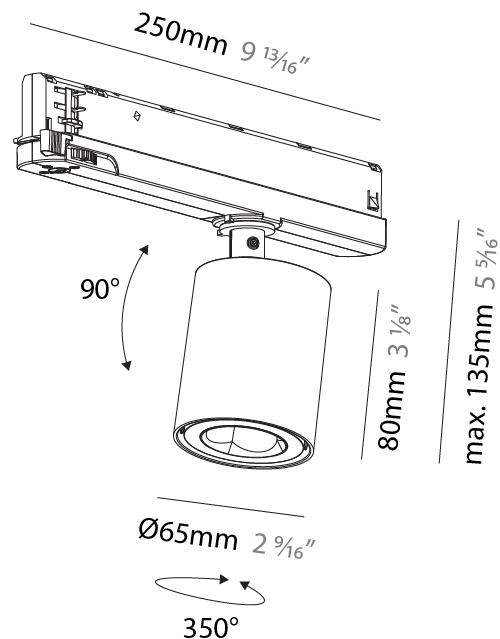

1. To build a product code in our configurator select the specify button on the base model # product page
2. To build a manual product code on this datasheet choose from the options listed below in blue font and add the suffix to the base model #

GENERAL

Series: Oiko Pro In
Brand: Prolicht
Division: Architectural
Mounting Type: Track
Mounting Location: Ceiling
Subcategory: Spots

PHYSICAL

Shape: Cylinder
Diameter (mm): 65
Diameter (in): 2 9/16
Length (mm): 250
Length (in): 9 13/16
Height (mm): 80
Height (in): 3 1/8
Max. Overall Height (mm): 135
Max. Overall Height (in): 5 5/16
Light Distribution: Adjustable / Direct
Fixture Finish: SSR / BKV / CWI / CRY / HAB / UFT / ITA / RUA / FTG / MYG / LOD / PUS / FRO / FUP / KIA / POP / BLS / SPG / MEY / GOH / GUM / CHC / COM / ABZ / JAG / OBR / MOS / ROR
Holder Finish: WHI / BLK
Fixture Material: Aluminum

ELECTRICAL

Lamp Type: LED
Input Wattage (W): 19
Total Output Wattage (W): 17.3
Dimming: Non-Dimmable / 0-10V Dimming
Driver Included: Yes
Driver Location: Integrated
Driver Type: Constant Current - 120Vac
Driver Class: Class 2
Input Voltage (V): 120

LED

Number of LEDs: 1
Color Temperature (°K): 2700 / 3000 / 3500 / 4000
Max. Delivered Lumen (lm): 1547 / 1665 / 1724 / 1759
Nominal Lumen (lm): 1905 / 2050 / 2123 / 2166
CRI: >90 CRI
Lamp Life (hrs): 50000

OPTICAL

Reflector: 50

RATINGS AND CERTIFICATIONS

Certified By: CSA Certified to UL and CSA Standards
IP rating: IP20